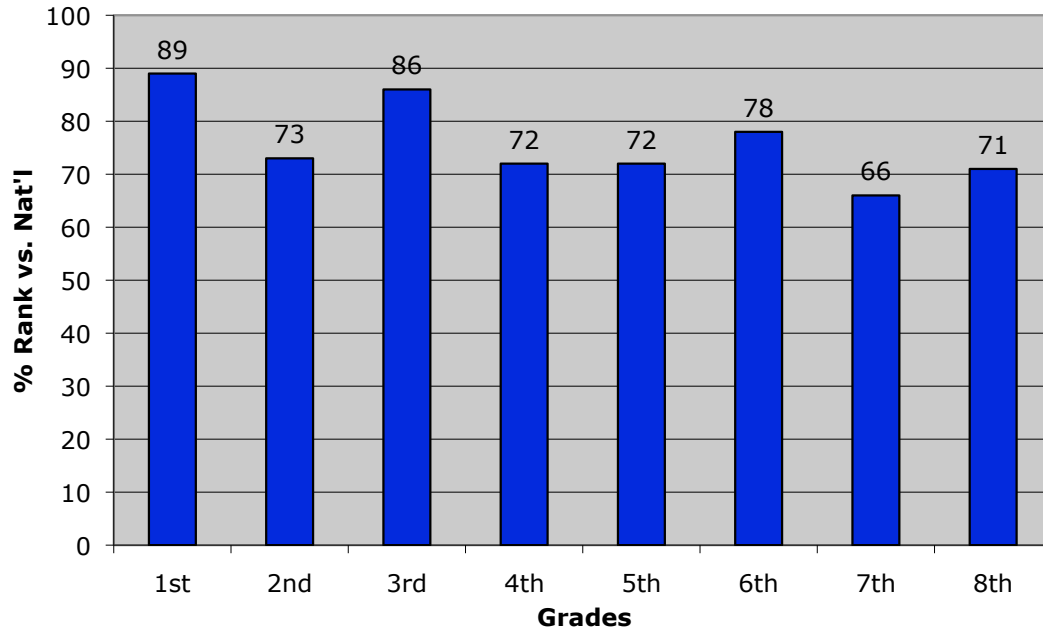

2016-17 Neighborhood Percentile Rank Compared to Nat'l

2016-17 Grade Equivalent (GE) Comparison